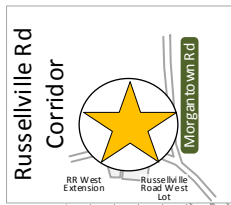

Young Adult Southern Book Conference

Friday, October 19th

Note: Map has colored details.
Please Print in Color.

Legend

	Downing Student Union (DSU) – Location of Event		Public Parking
	Bus Unloading and Loading		Bus parking available next to Waffle House on Russellville Rd. Bus service available to and from campus.