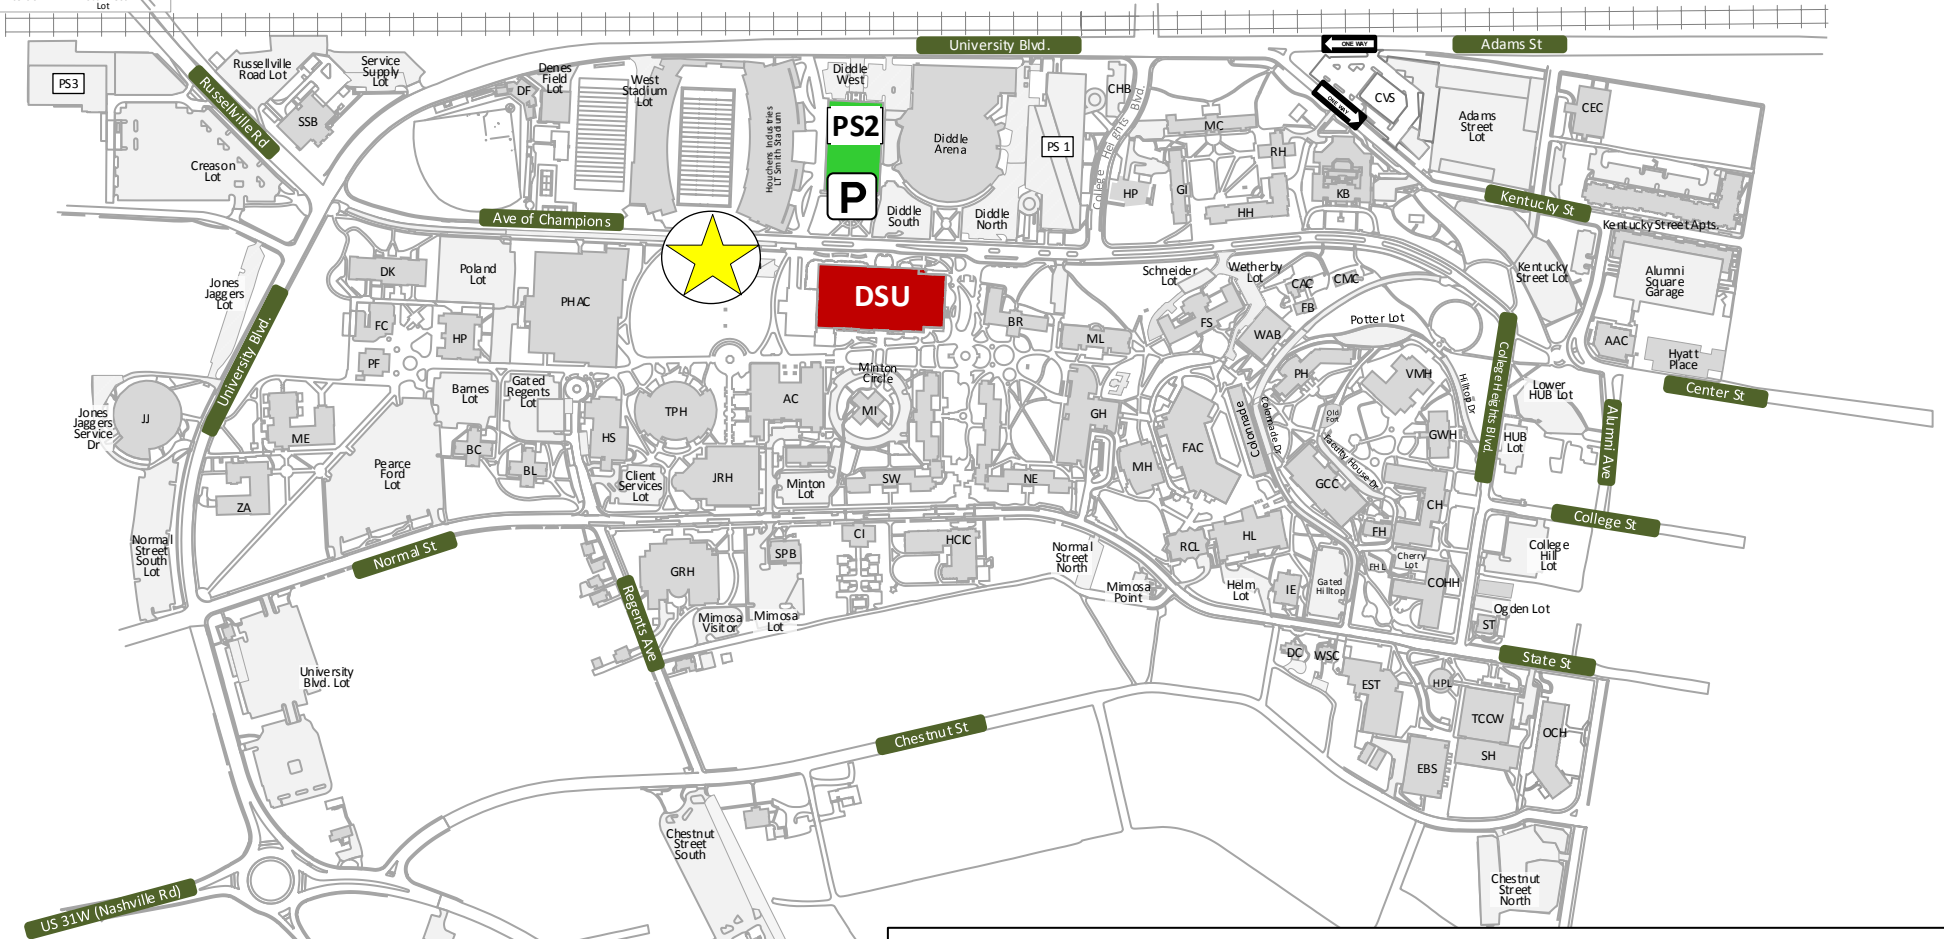

Young Adult Southern Book Conference

Friday, October 19th

Note: Map has colored details.
Please Print in Color.

Legend

	Downing Student Union (DSU) – Location of Event		Public Parking
	Bus Unloading and Loading		Bus parking available next to Waffle House on Russellville Rd. Bus service available to and from campus.