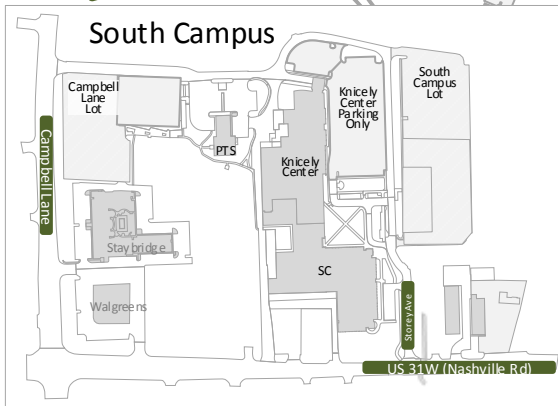

Young Adult Southern Book Conference

Friday, October 19th

Note: Map has colored details.
Please Print in Color.

Legend

	Downing Student Union (DSU) – Location of Event		Public Parking
	Bus Unloading and Loading		Bus parking available next to Waffle House on Russellville Rd. Bus service available to and from campus.